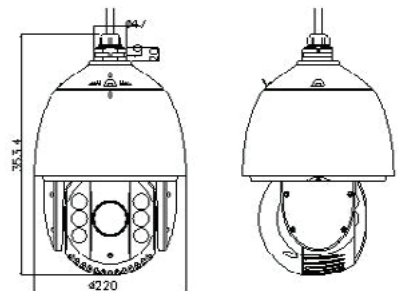

DIMENSIONS